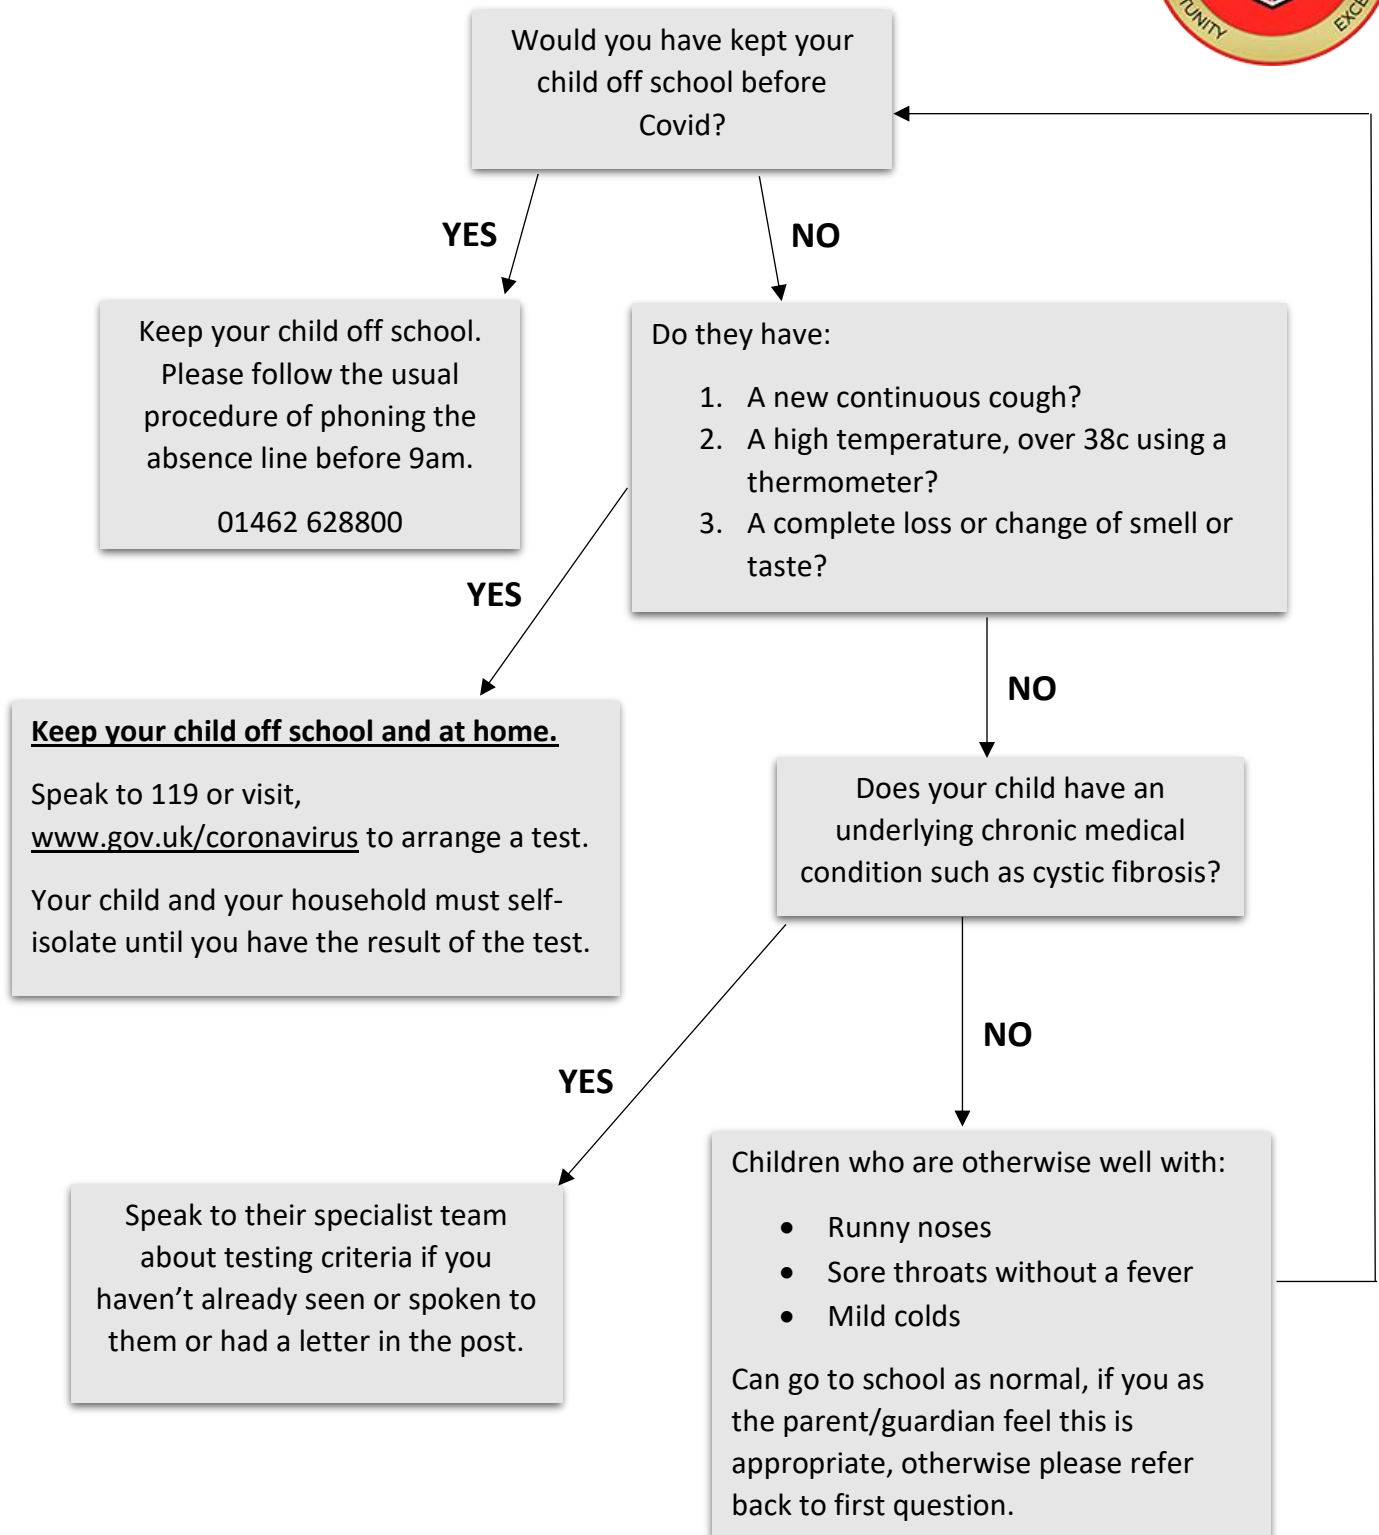

Attendance Checker

Staff at RBA are **NOT** able to offer any medical advice. For guidance, please visit:

<https://www.nhs.uk/conditions/coronavirus-covid-19/>

<https://www.gov.uk/coronavirus>